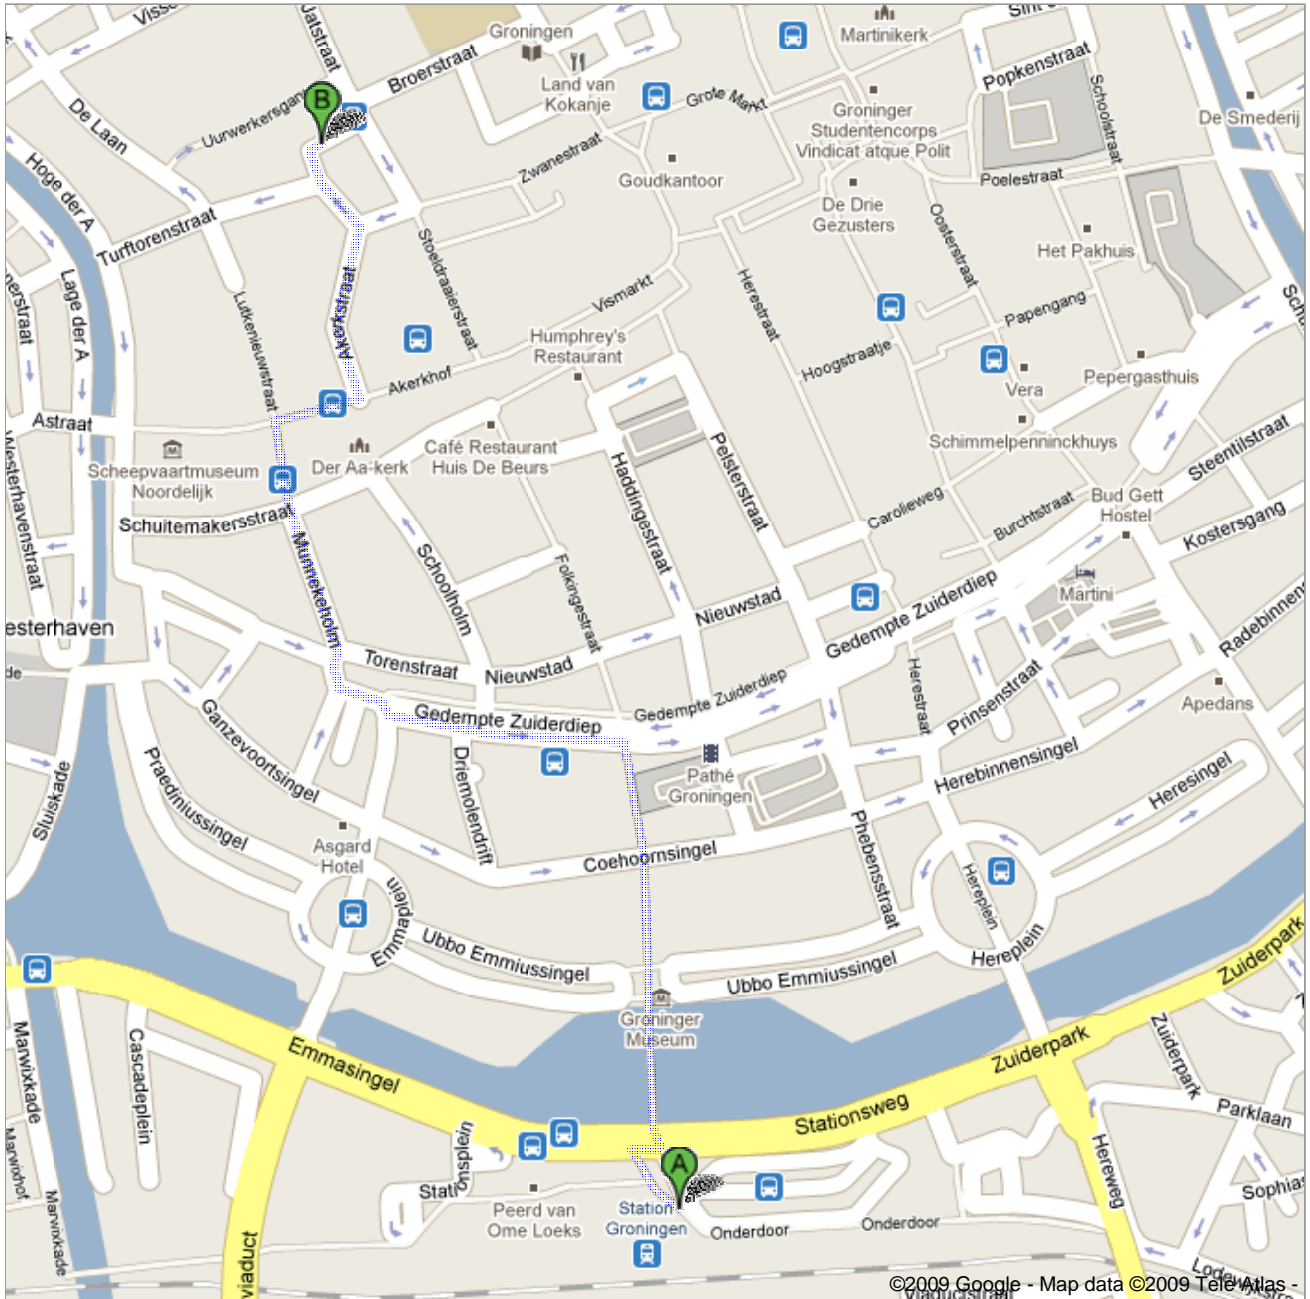

**Directions to University Guesthouse**

Kleine Kromme Elleboog 7, 9712 Groningen, Groningen (Groningen), Netherlands - 050 3113424

1.1 km – about 14 mins

**Walking directions are in beta.**  
Use caution – This route may be missing sidewalks or pedestrian paths.

## Station Groningen

Stationsplein 4, 9726 Groningen, Groningen (Groningen), Netherlands

	1. Head <b>northwest</b> on <b>Onderdoor</b> toward <b>Stationsweg</b>	go 60 m total 60 m
	2. Turn <b>right</b> at <b>Stationsweg</b>	go 23 m total 83 m
	3. Turn <b>left</b> at <b>Museumeiland</b> About 2 mins	go 0.1 km total 0.2 km
	4. Slight <b>right</b> at <b>Ubbo Emmiusingel</b>	go 23 m total 0.2 km
	5. Continue onto <b>Ubbo Emmiusstraat</b> About 2 mins	go 0.2 km total 0.4 km
	6. Turn <b>left</b> at <b>Gedempte Zuiderdiep</b> About 2 mins	go 0.2 km total 0.6 km
	7. Turn <b>right</b> to stay on <b>Gedempte Zuiderdiep</b>	go 10 m total 0.6 km
	8. Turn <b>left</b> to stay on <b>Gedempte Zuiderdiep</b>	go 34 m total 0.6 km
	9. Slight <b>right</b> at <b>Munnekeholm</b> About 2 mins	go 0.1 km total 0.8 km
	10. Continue straight onto <b>Akerkhof</b> About 1 min	go 69 m total 0.8 km
	11. Turn <b>right</b> to stay on <b>Akerkhof</b> About 1 min	go 68 m total 0.9 km
	12. Turn <b>left</b> at <b>Akerkstraat</b> About 2 mins	go 0.1 km total 1.0 km
	13. Turn <b>left</b> at <b>Grote Kromme Elleboog</b>	go 44 m total 1.1 km
	14. Continue onto <b>Kleine Kromme Elleboog</b> Destination will be on the left	go 37 m total 1.1 km

## University Guesthouse

Kleine Kromme Elleboog 7, 9712 Groningen, Groningen (Groningen),  
Netherlands - 050 3113424

These directions are for planning purposes only. You may find that construction projects, traffic, weather, or other events may cause conditions to differ from the map results, and you should plan your route accordingly. You must obey all signs or notices regarding your route.

Map data ©2009 Tele Atlas